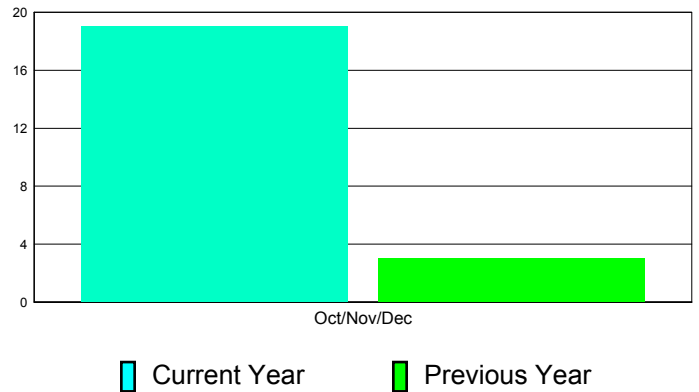

Comparison of Membership Gain/Loss

Current Year Compared to the Previous Year