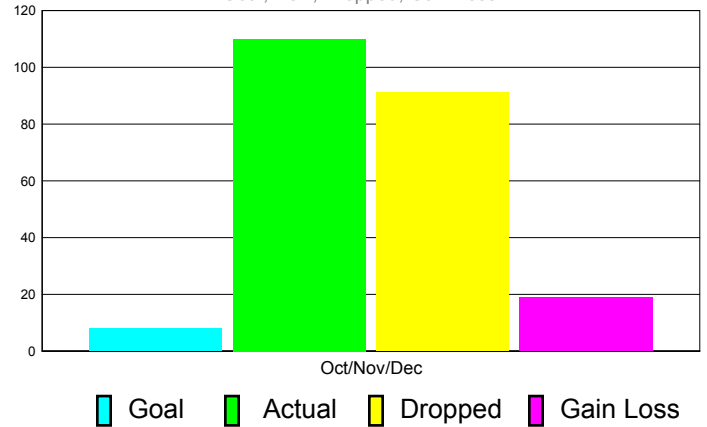

Membership Results 2011-2012

Goal, New, Dropped, Gain/Loss