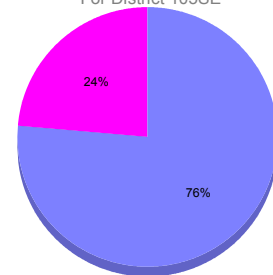

Membership Results
2011-2012

Membership
2010-2011

Month	Net Memb Goal	Actual New Memb	Actual Dropped Memb	Gain/Loss of Memb	Gain/Loss of Memb
Oct/Nov/Dec	8	110	91	19	3
Totals	8	110	91	19	3

Membership Results 2011-2012

Goal, New, Dropped, Gain/Loss

Comparison of Membership Gain/Loss

Current Year Compared to the Previous Year

Gender Comparison 2010-2011

For District 105SE

Oct/Nov/Dec
Male Female