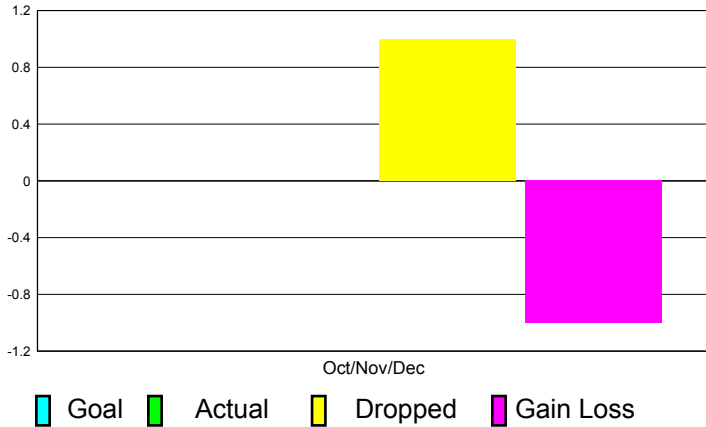

GMT Reports for District (or Undistricted) **District 105SE**

GMT: HOWARD PATRICK LEE

Location: ENGLAND

GMT CA: 4

CLUBS

Club Results
2011-2012

Clubs
2010-2011

Month	New Club Goal	Actual New Clubs	Actual Dropped Clubs	Gain/Loss of Clubs	Gain/Loss of Clubs
Oct/Nov/Dec	0	0	1	-1	-1
Totals	0	0	1	-1	-1

Club Results 2011-2012

Goal, New, Dropped, Gain/Loss

Comparison of Club Gain/Loss

Current Year Compared to the Previous Year

YTD Status Quo Clubs 2010-2011

Status Quo Clubs Compared to Status Quo Members

MEMBERSHIP