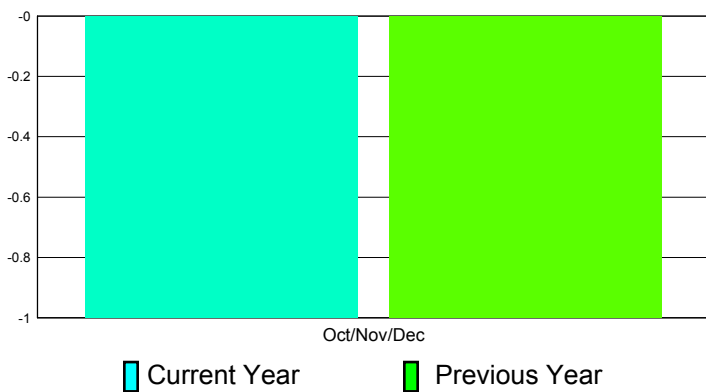

GMT Reports for District (or Undistricted) **District 105SE**

GMT: HOWARD PATRICK LEE

Location: ENGLAND

GMT CA: 4

CLUBS

Club Results
2011-2012

Clubs
2010-2011

Month	New Club Goal	Actual New Clubs	Actual Dropped Clubs	Gain/Loss of Clubs	Gain/Loss of Clubs
Oct/Nov/Dec	0	0	1	-1	-1
Totals	0	0	1	-1	-1

Club Results 2011-2012

Goal, New, Dropped, Gain/Loss

Comparison of Club Gain/Loss

Current Year Compared to the Previous Year

YTD Status Quo Clubs 2010-2011

Status Quo Clubs Compared to Status Quo Members

MEMBERSHIP